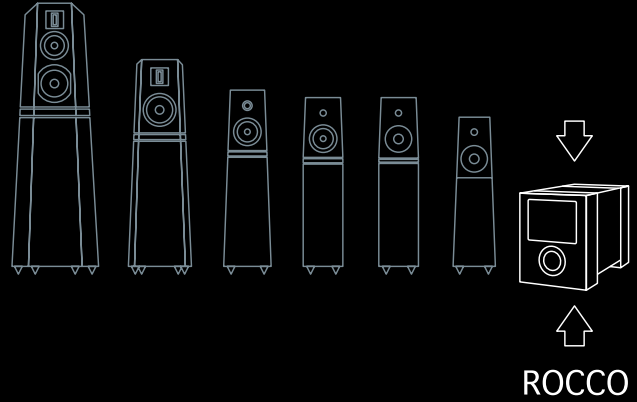

SPECIFICATIONS

Bandwidth:	20 to 100 Hz maximum $\pm$ 3dB
Woofers:	2 x 12" (320 mm) • long throw • high power
Gain:	
• RCA Inputs :	- ∞ to +6 dB
• XLR Inputs :	- ∞ to +12 dB
Maximum sound level pressure :	120 dB SPL @ 1% THD
Nominal power :	1000 watts rms

DIMENSIONS & WEIGHTS

W x D x H:	16.5 x 28.0 x 22.0" (415 x 715 x 560 mm)
Weight:	150 lbs (68 kg) 210 lbs (95 kg) packed / unit

CABINET FINISH

Standard:	High-Gloss Piano Black
Special Order:	High-Gloss Silver, Makore & Quilted Big Leaf Maple

FEATURES & ACCESSORIES

Isolation Spikes:	Solid brass with stainless steel lockable spikes
Top Platform:	3/4" (19 mm) tempered smoked glass
Transportation Case:	ATA « Air Transportation Association » metal case

verity